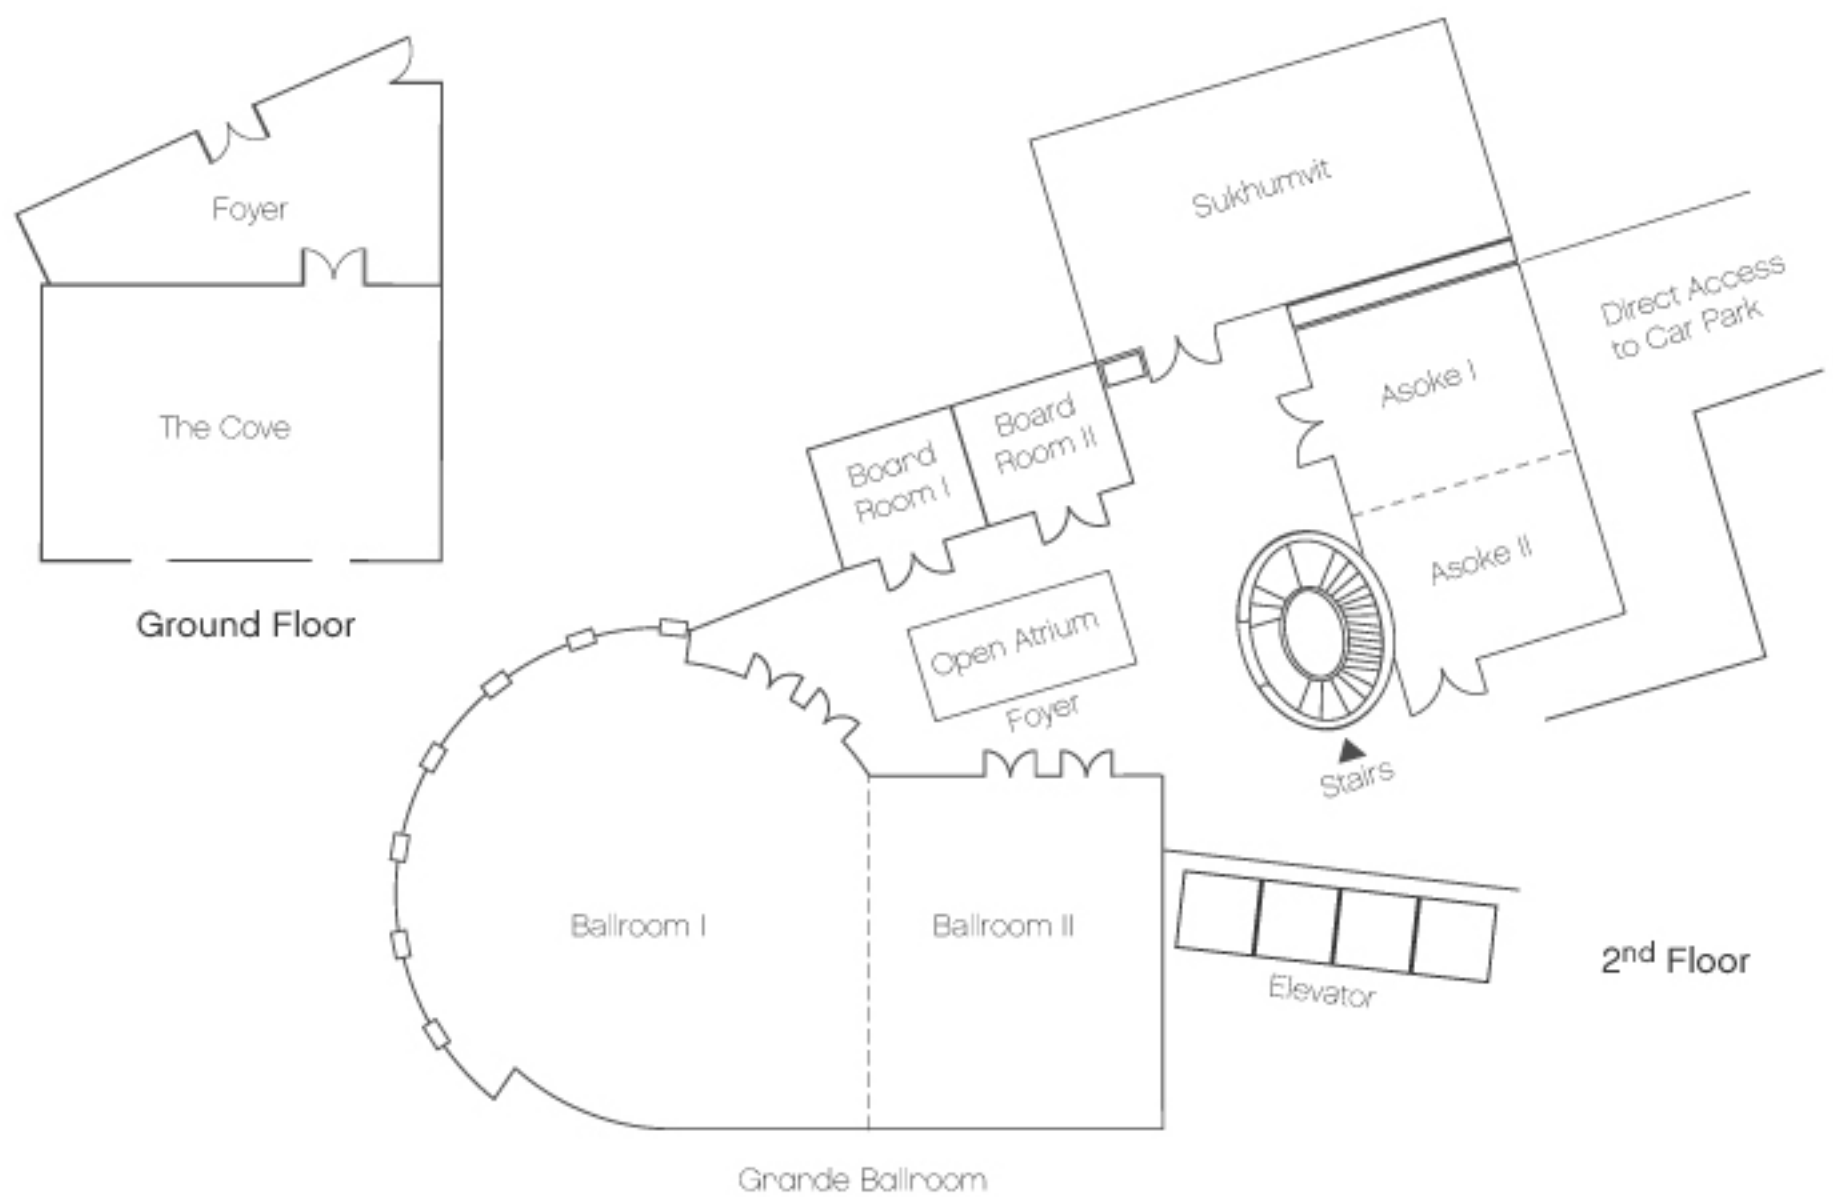

## Function Rooms, on Level II and Ground Floor

Room	Area (m <sup>2</sup> )	Size (M x M)	Ceiling Height (M)	Cocktail	Room Dining Banguet
Grande Ballroom	444	28 x 14.4*	8 - 9	500	360
Ballroom I	300	18 x 14.4*	9	250	200
Ballroom II	144	10 x 14.4	8	100	80
Sukhumvit	136	17 x 8	4.75	100	80
Grande Asoke	167	19.6 x 8.5	4.75	100	90
Asoke I	85	10 x 8.5	4.75	50	40
Asoke II	82	9.6 x 8.5	4.75	50	40
The Cove	79	10.8 x 7.3	3.1	50	40

- \*Plus 40 m<sup>2</sup>
- 240 parking spaces and valet service are provided
- With a direct link from hotel's lobby to the  Asok skytrain station and a few steps to  Sukhumvit subway station.